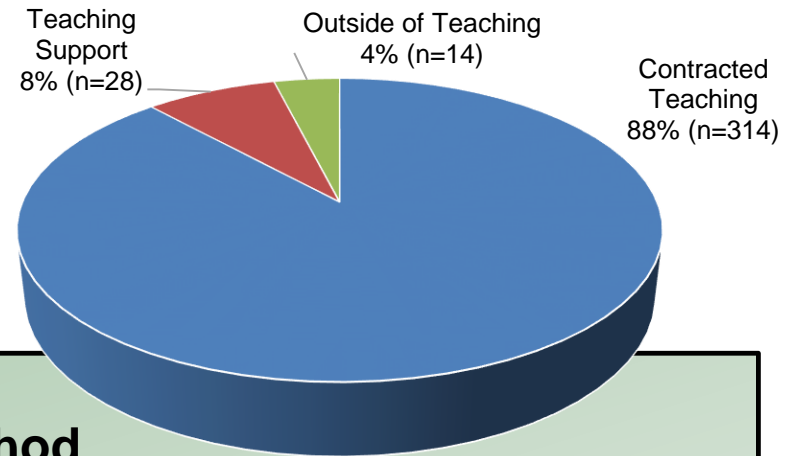

This report is part of a larger campus-wide Destination Survey Report that can be found on the Career Services web site: <http://www.careernetwork.msu.edu>.

Percentage of Teacher Certification Program Respondents Placed
98% (n=367)

Placement of 2015-16 Teaching Interns

Employment Information

Employment Facts

Average Number of Job Offers	2 (n=274)
Received Job Offer Before Program Completion	12% (n=32)
Received Job Offer Prior to or Within Four Months of Program Completion	97% (n=267)

Type of Work

Job Search Method

Employment Information

Number of Participants in the 2016 MSU Teacher Fair

Employers – 231
Students – 352

Source: MSU Career Services Network Events Coordinator

Number of Contracted Teachers Reporting a Signing Bonus