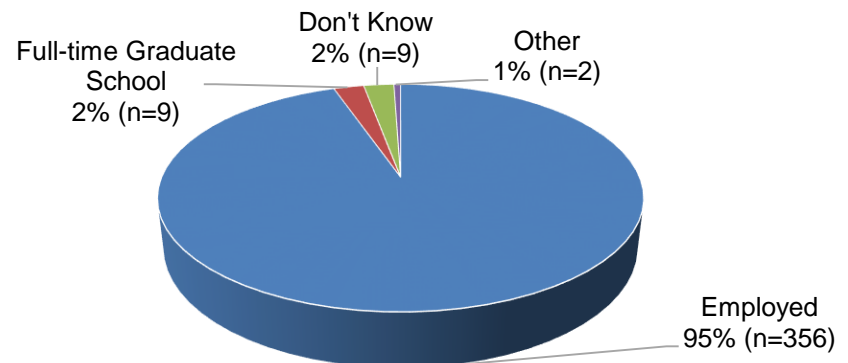

Data Collection & Placement Information

In Summer 2016, an electronic version of the Destination Survey was sent to 403 teacher candidates who completed the 2015-2016 teacher certification internship. By the end of February 2017, 376 had responded resulting in an **93% knowledge rate**. All results of this survey are based on the responses to individual questions asked. Not all respondents answered every question.

This report is part of a larger campus-wide Destination Survey Report that can be found on the Career Services web site: <http://www.careernetwork.msu.edu>.

Percentage of Teacher Certification Program Respondents Placed
98% (n=367)

Placement of 2015-16 Teaching Interns