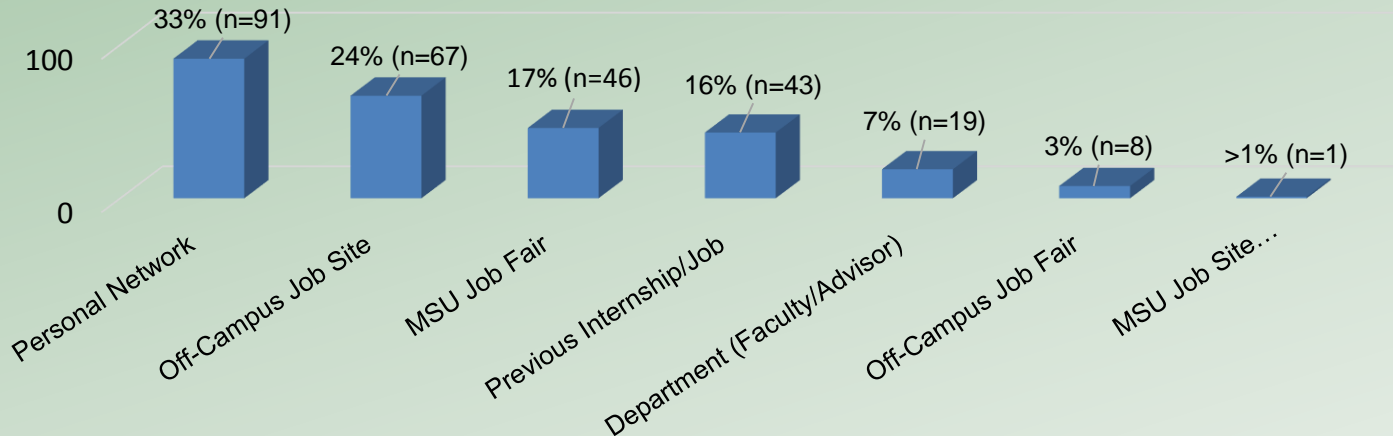

Placement of 2015-16 Teaching Interns

Employment Information

Employment Facts

Average Number of Job Offers	2 (n=274)
Received Job Offer Before Program Completion	12% (n=32)
Received Job Offer Prior to or Within Four Months of Program Completion	97% (n=267)

Type of Work

Job Search Method

Employment Information

Number of Participants in the 2016 MSU Teacher Fair

Employers – 231
Students – 352

Source: MSU Career Services Network Events Coordinator

Number of Contracted Teachers Reporting a Signing Bonus